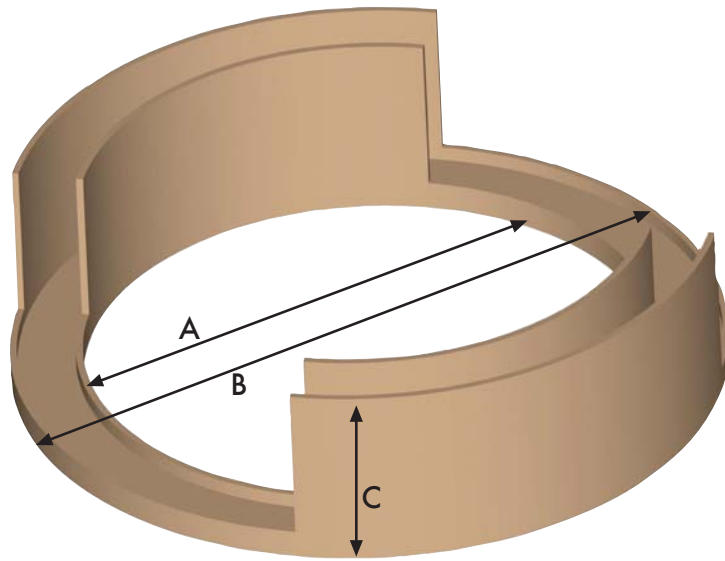

ZERO MAZE

Note: Drawing used for illustration purposes.

Features

- Made of durable and easy to clean ABS plastic
- Available in black, white or beige
- One surface of the maze is smooth; the other is slightly textured
- Designed for optimal use with SDI ANY-Maze™ video tracking system that features:
 - User defined zones
 - Tracks time spent and distance traveled, speed and resting time in each zone
 - Customizable Reports

ZERO MAZE SPECIFICATIONS

	MAZE DIMENSIONS			3 Adjustable Legs (not shown)
	Inside Wall	Outside Wall	(C)	
Mouse	(A) 20" DIA. / 62.83" CIRCUM.	(B) 24" DIA. / 75.40" CIRCUM.	(C) 6"	24"
Rat	(A) 40" DIA. / 125.66" CIRCUM.	(B) 48" DIA. / 150.8" CIRCUM.	(C) 8"	30"
Material Composition	1/4" ABS Plastic			
Color Options	Black, White, Beige			