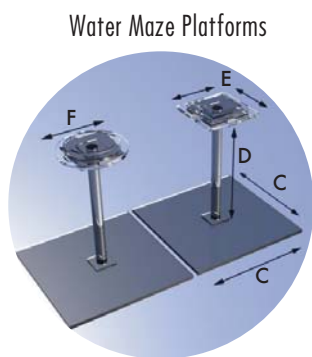

WATER MAZE SET UP COMPONENTS

Features

- Tank available in blue or white
- Platform base and post clear acrylic. Attached top available in clear, white or black acrylic
- Shipping included in the price of the tank
- Designed for optimal use with SDI ANY-Maze™ video tracking system that features:
 - User defined zones
 - Tracks time spent and distance traveled, speed and resting time in each zone
 - Customizable Reports

Note: Drawings and images are not shown proportionally for illustration purposes.

WATER MAZE SET UP COMPONENTS SPECIFICATIONS

	TANK DIMENSIONS			PLATFORM DIMENSIONS		
Mouse	(A) 48"	(B) 30"	210 GAL, 49 LBS (empty)	Square (C) 12" x 12"	(D) 12.76"	(E) 4" x 4"
Rat	(A) 72"	(B) 30"	500 GAL, 73 LBS (empty)	Round (C) 12" x 12"	(D) 12.76"	(F) 4" diameter
Platform Material Composition	Acrylic					
Tank Material Composition	Polyethylene					
Tank Color Options	Blue, White					