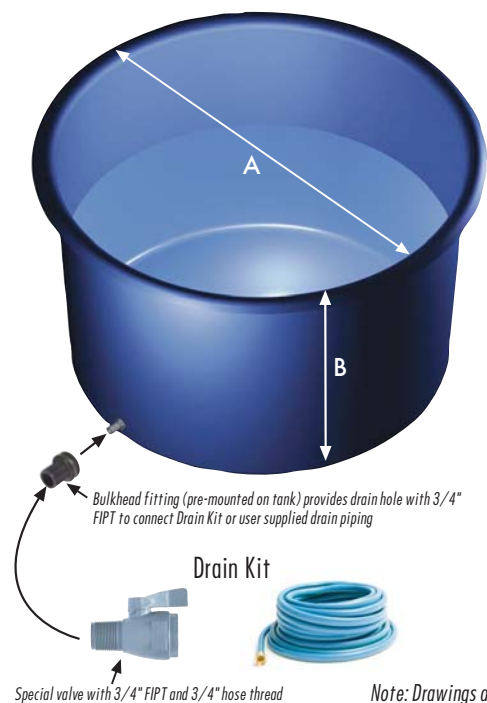

WATER MAZE SET UP COMPONENTS

Features

- Tank available in blue or white
- Platform base and post clear acrylic. Attached top available in clear, white or black acrylic
- Shipping included in the price of the tank
- Designed for optimal use with SDI ANY-Maze™ video tracking system that features:
 - User defined zones
 - Tracks time spent and distance traveled, speed and resting time in each zone
 - Customizable Reports

Note: Drawings and images are not shown proportionally for illustration purposes.

WATER MAZE SET UP COMPONENTS SPECIFICATIONS

	TANK DIMENSIONS			PLATFORM DIMENSIONS		
Mouse	(A) 48"	(B) 30"	210 GAL, 49 LBS (empty)	Square (C) 12" x 12"	(D) 12.76"	(E) 4" x 4"
Rat	(A) 72"	(B) 30"	500 GAL, 73 LBS (empty)	Round (C) 12" x 12"	(D) 12.76"	(F) 4" diameter
Platform Material Composition	Acrylic					
Tank Material Composition	Polyethylene					
Tank Color Options	Blue, White					

PRODUCT NAME	PART NUMBER	PRODUCT NAME	PART NUMBER
Water Tank for Mice (4')	Blue 7000-0720	Water Tank for Rat (6')	Blue 7000-0718
	White 7000-0723		White 7000-0719
Water Maze Platforms- Square Tops	Clear 7500-0271	Water Maze Platforms- Round Tops	Clear 7500-0274
	White 7500-0272		White 7500-0275
	Black 7500-0273		Black 7500-0276
Drain Kit	7500-0217		