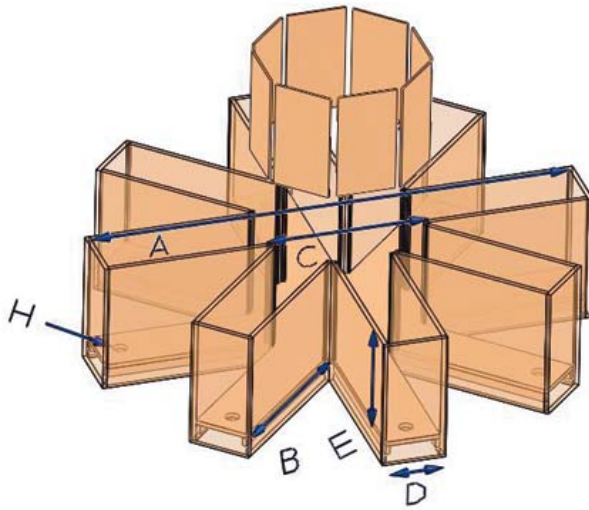

RADIAL ARM MAZE

Note: Drawing used for illustration purposes.

Features

- Made of durable and easy to clean ABS plastic
- Available in black, white or beige
- One surface of the maze is smooth; the other is slightly textured
- Designed for optimal use with SDI ANY-Maze™ video tracking system that features:
 - User defined zones
 - Tracks time spent and distance traveled, speed and resting time in each zone
 - Customizable Reports

RADIAL ARM MAZE SPECIFICATIONS

	MAZE DIMENSIONS					
Mouse	(A) 26.45"	(B) 9"	(C) 8.45"	(D) 3"	(E) 6"	(H) .75" Diam. x .5" Deep
Rat	(A) 47.86"	(B) 18.5"	(C) 10.86"	(D) 4"	(E) 10"	(H) 1" Diam. x .75" Deep
Material Composition	1/4" ABS Plastic					
Color Options	Black, White, Beige					