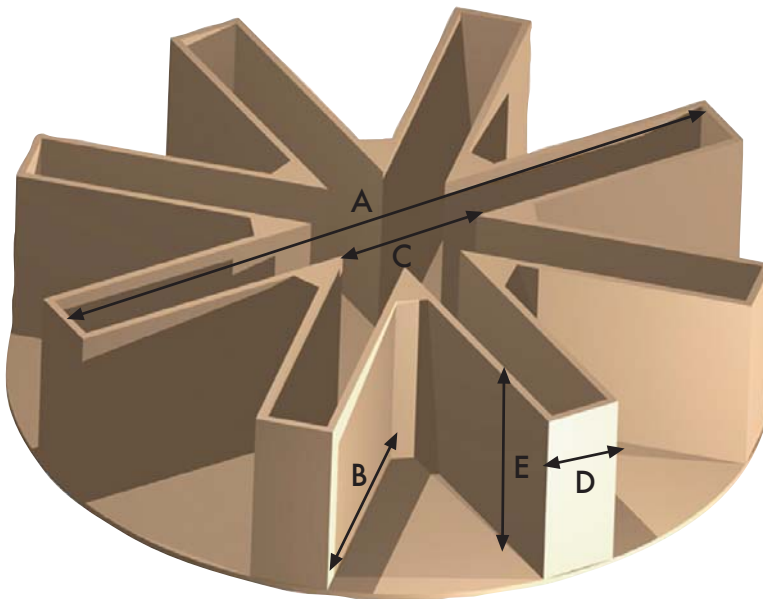

RADIAL ARM MAZE

Features

- Made of durable and easy to clean ABS plastic
- Available in black, white or beige
- One surface of the maze is smooth; the other is slightly textured
- Designed for optimal use with SDI video tracking systems that feature:
 - User defined zones
 - Tracks time spent and distance traveled, speed and resting time in each zone
 - Customizable Reports

Note: Drawing used for illustration purposes.

RADIAL ARM MAZE SPECIFICATIONS

	MAZE DIMENSIONS				
Mouse	(A) 24"	(B) 9"	(C) 5.25"	(D) 2"	(E) 6"
Rat	(A) 48"	(B) 18.5"	(C) 11.5"	(D) 4"	(E) 8"
Material Composition	1/4" ABS Plastic				
Color Options	Black, White, Beige				

PRODUCT NAME	PART NUMBER	PRODUCT NAME	PART NUMBER
Radial Arm Maze for Mice	Black 7001-0186	Radial Arm Maze for Rats	Black 7001-0028
	White 7001-0343		White 7001-0328
	Beige 7001-0342		Beige 7001-0344

NOTE: Beige is SDI's standard Maze color unless specified by the researcher. The SMART Video Tracking System Software is sensitive enough to track a subject with little or no contrast.