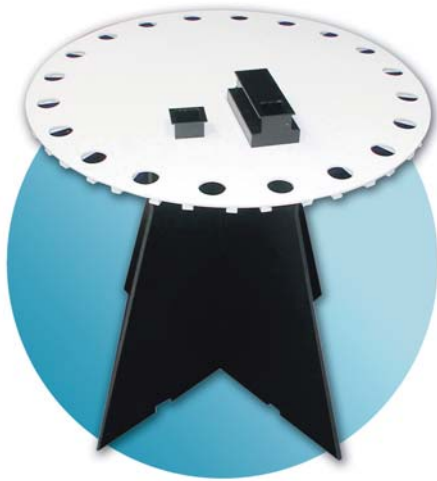

BARNES MAZE

Features

- Made of durable and easy to clean ABS plastic
- Available in black, white or beige
- One target box and 19 false boxes
- Designed for optimal use with SDI ANY-Maze™ video tracking system that features:
 - User defined zones
 - Tracks time spent and distance traveled, speed and resting time in each zone
 - Customizable Reports

BARNES MAZE SPECIFICATIONS

Maze Dimensions & No. of Holes	Rat: 48" diameter with 20 - 4" holes Mouse: 36" diameter with 20 - 2" holes
Stand	36" (H)
Start Tube	Rat: 12"(H) , 8"(D) Mouse: 8" (H), 6"(D)
Weight	48" (Rat Model): 48 lbs. 36" (Mouse Model): 25 lbs.
Material Composition	Top: White, beige or black plastic Target & False Target Boxes: Black plastic

PRODUCT NAME	PART NUMBER	PRODUCT NAME	PART NUMBER
Barnes Maze for Mice	Black 7001-0324	Barnes Maze for Rats	Black 7001-0325
	White 7001-0235		White 7001-0326
	Beige 7001-0340		Beige 7001-0341

NOTE: Beige is the recommended color as it provides a neutral background for tracking both light and dark animals with the SDI ANY-Maze™ Video Tracking System.