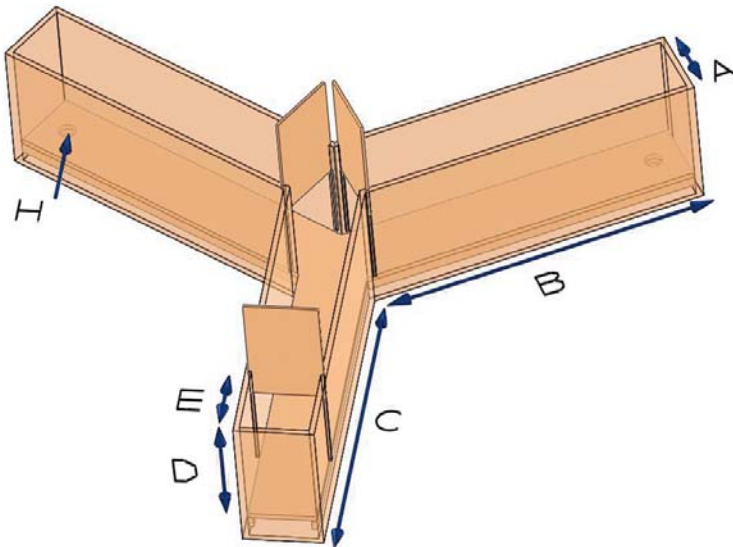

Y MAZE

Note: Drawing used for illustration purposes.

Features & Benefits

- Made of durable and easy to clean ABS plastic
- Available in black, white or beige
- One surface of the maze is smooth; the other is slightly textured
- Designed for optimal use with SDI ANY-Maze™ video tracking system that features:
 - User defined zones
 - Tracks time spent and distance traveled, speed and resting time in each zone
 - Customizable Reports

Y MAZE SPECIFICATIONS

MAZE DIMENSIONS

Mouse	(A) 3"	(B) 15"	(C) 15"	(D) 5"	(E) 3.5"	(H) .75" Diam. X .5" Deep
Rat	(A) 4"	(B) 22"	(C) 22"	(D) 10"	(E) 7"	(H) 1" Diam. X .75" Deep
Material Composition	1/4" Haircell ABS Plastic					
Color Options	Black, White, Beige					