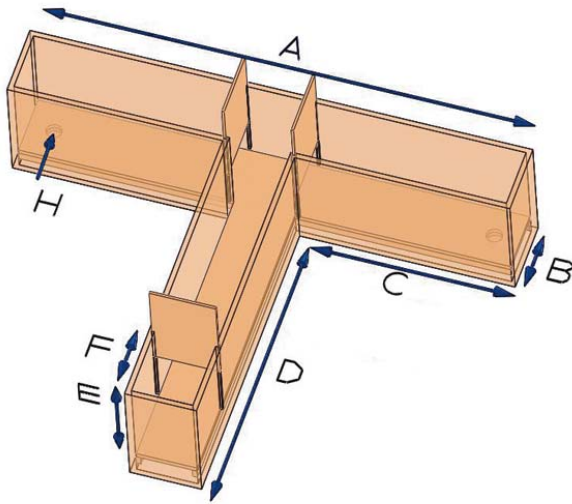

T MAZE

Note: Drawing used for illustration purposes.

Features

- Made of durable and easy to clean ABS plastic
- Available in black, white or beige
- One surface of the maze is smooth; the other is slightly textured
- Designed for optimal use with SDI ANY-Maze™ video tracking system that features:
 - User defined zones
 - Tracks time spent and distance traveled, speed and resting time in each zone
 - Customizable Reports

T MAZE SPECIFICATIONS

MAZE DIMENSIONS

Mouse	(A) 24"	(B) 3"	(C) 10.5"	(D) 15"	(E) 5"	(F) 3.5"	(H) .75" Diam. x .5" Deep
Rat	(A) 36"	(B) 4"	(C) 16"	(D) 22"	(E) 10"	(F) 7"	(H) 1" Diam. x .75" Deep
Material Composition	1/4" Haircell ABS Plastic						
Color Options	Black, White, Beige						